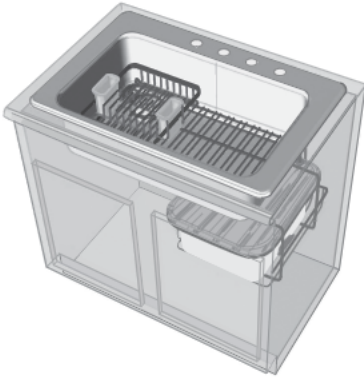

| Silhouette™ Americast® Kitchen Sink Accessories | |
|---|---|
| MODEL NO. | DESCRIPTION |
| Bottom Sink Racks | |
| <p>Bottom Sink Racks conform to the bottom bowl dimensions of Silhouette sinks keeping the porcelain free from scratching. Outlets in sink racks align with Silhouette's drain outlets allowing for waste and water to pass through. Sink racks available in White Heat (208) and Bone (021).</p> | |
| <p>⚡ 🏠 7406.100 for use with</p>  | <p>7145/7163 right hand bowl 7183 right hand bowl</p>  |
| <p>⚡ 🏠 7405.100 for use with</p>  | <p>7145/7163 left hand bowl 7183 left hand bowl</p>  |
| <p>⚡ 🏠 7404.100 for use with</p>  | <p>7172 single bowl</p>  |
| <p>⚡ 🏠 7407.100 for use with</p>  | <p>7179 left hand bowl 7196 left hand bowl</p>  |

Lakeland™ Collection Kitchen Sink Accessories

A versatile sink for either kitchen or laundry room. Custom-fit accessories transform the large capacity Lakeland sink into the ultimate workstation for:

- food preparation
- cleanup
- storage